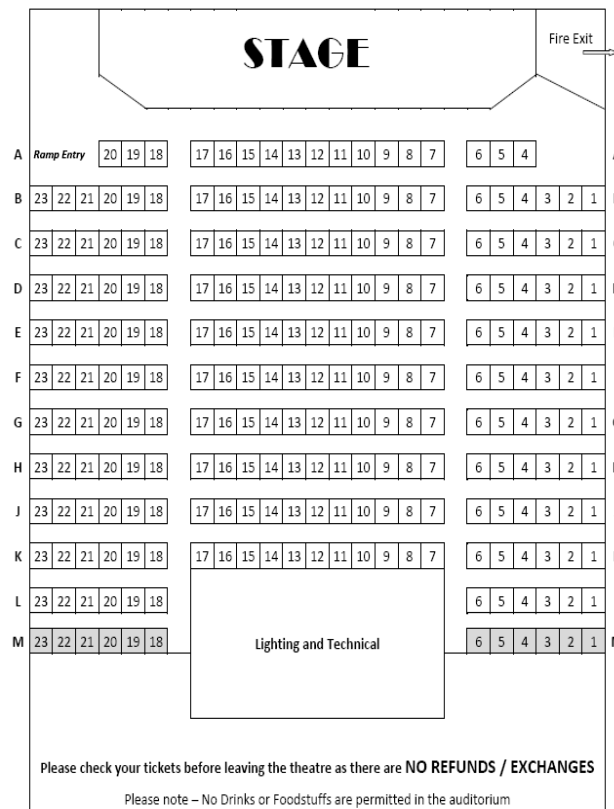

PLEASE NOTE:

- Tickets **MUST BE** collected 15 minutes prior to the advertised starting time – or they may be re-sold!
- Regrettably, we **DO NOT** offer transfers or refunds on tickets purchased.
- Latecomers may be refused entry – please arrive in plenty of time to take your seats.

Join our e-mail list..

- Hundreds of Bundaberg residents now receive information about performances at the Playhouse Theatre by being on our E-MAIL LIST. Details of all productions are provided including dates, admission prices and how to make a booking.

  NOTE: Our Subscribers are automatically included on the 2022 e-mail list.
- Our '**Stage Directions**' handout is informative and gives behind-the-scenes insights into activities and the personalities which make up the Playhouse Theatre.
- To join the E-Mail List simply call the Playhouse Theatre – **4153 1904** - leave your name and contact details on the answering machine.
- We welcome use of the **SENIORS CARD!** On presentation of this card in the upstairs kitchen area, Seniors can enjoy a complimentary tea or coffee.

JOIN US FOR A DRINK.....

The Tim Kimber
FULL HOUSE BAR
opens at each evening performance one hour before the show, at interval, and also after the show – join the cast and crew for a cold ale or glass of bubbly and view the ever-changing display of photos and memorabilia from our shows....

A Plan of Our Theatre..

PLAYHOUSE THEATRE

SEATING PLAN

WHAT'S ON

at the

PLAYHOUSE THEATRE

2B Steffensen Street West Bundaberg

2022

Amended Program

(Current – 21 November 2021)

Proudly Owned and Operated by the
Bundaberg Players Incorporated

A "not-for profit, volunteer organisation"
Established in 1951 and performing in our own
theatre since 1968....

Bundaberg Players Incorporated
2B Steffensen Street
(PO Box 362) Bundaberg Q 4670
Phone / Fax: 4153 1904

DETAILS ABOUT OUR SHOWS CAN BE FOUND ON OUR
WEBSITE: www.theplayhousetheatre.org.au