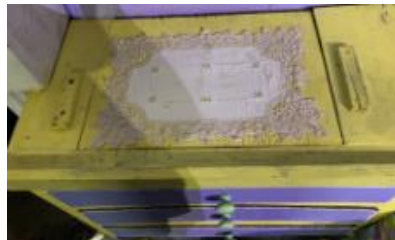

**20 CHIMNEY
SWEEP
BROOMS**

\$60.00

**32 CHIMNEY
SWEEP
COSTUMES**
*(Shirt, pants, cap,
braces, socks)*

\$640.00

**4 STATUE
COSTUMES**

\$120.00

**NURSERY
DRAWER
UNIT with
TRAP DOOR**
*(Mary's Bag and
Toy box sits on
top)*